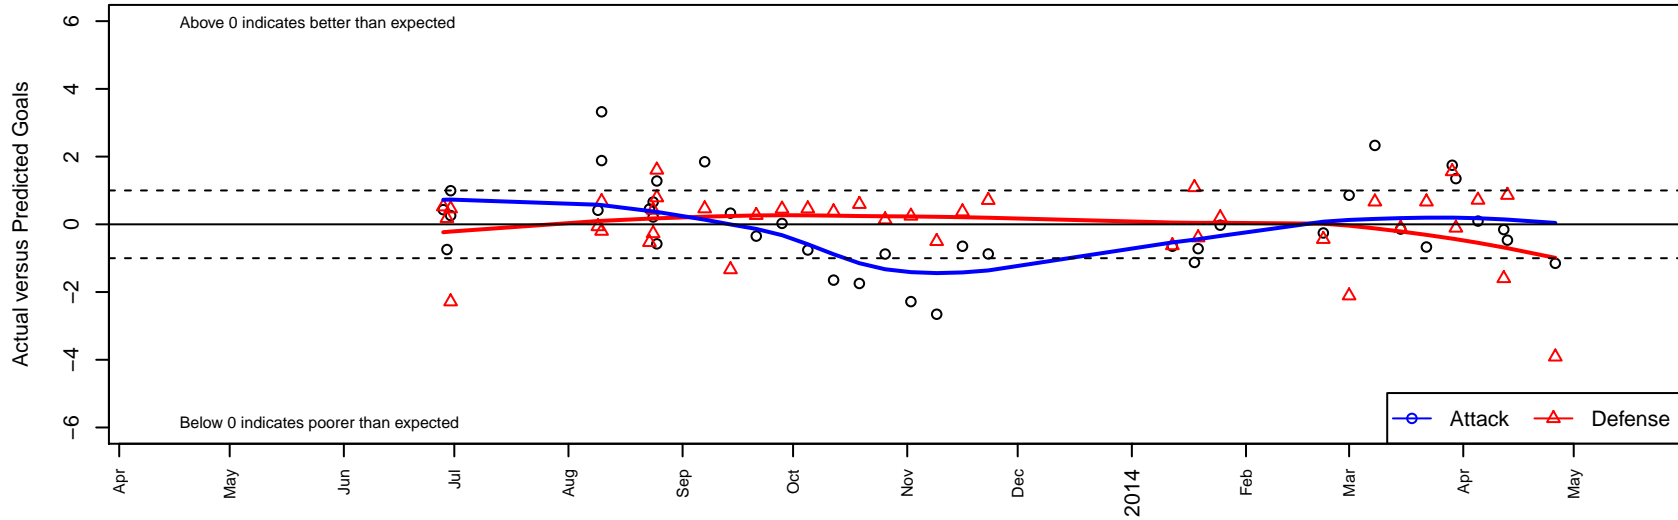

Kent United White B99

Kent United
 Kent, WA
 B99 total strength=1174
 attack=3.76 defense=3.55
 fall league = NPSL B14D2, NPSL Spr B14D1
 alt names used:
 Kent United White B99
 Kent United B99 White
 Kent United White
 KU B99 White
 Kent United White [B99]
 Kent United BU99 White

Venues played:
 RVS Classic BU14
 Blast Off BU14 B
 Xtreme Cup BU14
 NPSL B14D2
 Founders Cup B99
 NPSL Spr B14D1
 Challenge Cup B99 Division 2 – Challenge 2

Kent United White B99
 Dots are actual minus expected GF (blue circles) and GA (red triangles).
 Blue line is smoothed change in attack strength. Red is smoothed change in defense strength.